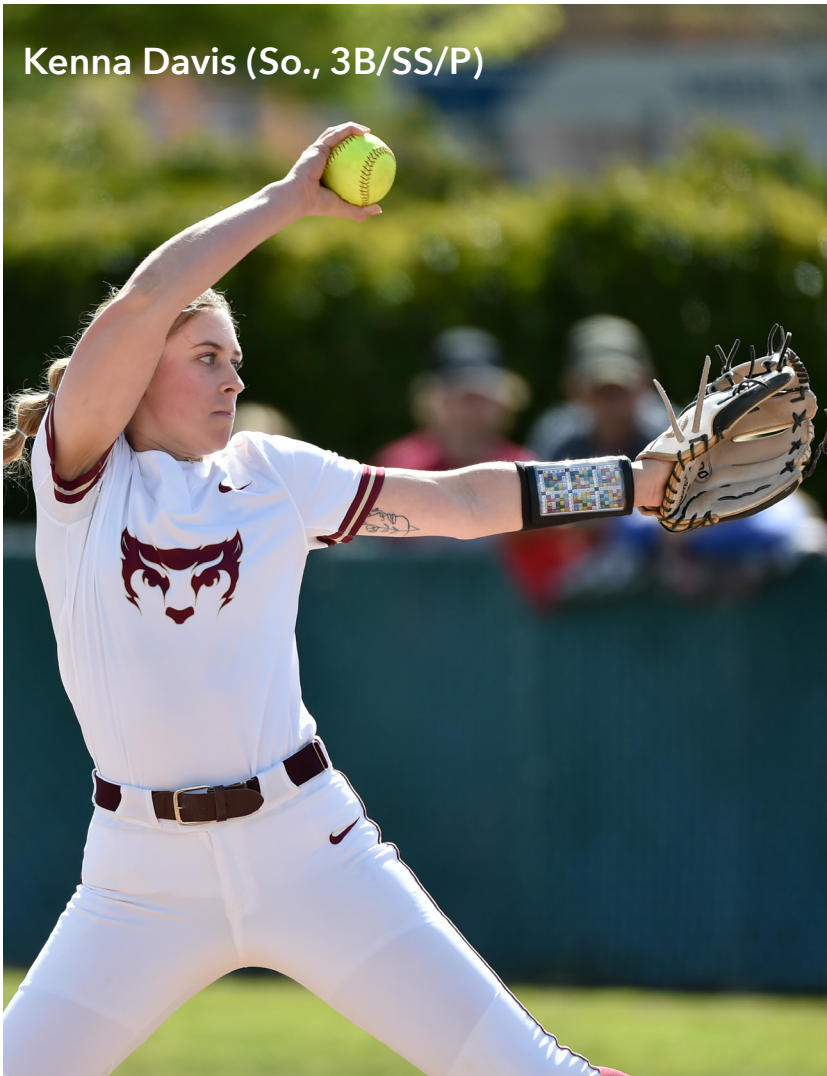

## WILLAMETTE UNIVERSITY SOFTBALL

**VS**

Kenna Davis (So., 3B/SS/P)

**Saturday**  
**February 11, 2023**

*Willamette University*  
*vs. Warner Pacific University*  
Doubleheader - 12:00 p.m.

***Bearcats***  
***vs. Knights***