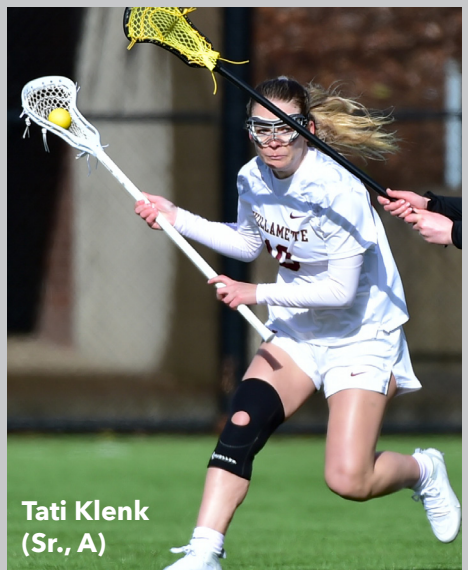

Head Coach: Sarah Dalsey (1st year)

Assistant Coach: Maia Rezoski

THIS WEEK'S NWC SCHEDULE

THURSDAY, MARCH 2

Alma (Mich.) 16, @ Pacific 5

SATURDAY, MARCH 4

George Fox 24, @ Linfield 8*
Puget Sound at Whitman, Postponed*
Willamette 19, @ Pacific 10*

SUNDAY, MARCH 5

Linfield at Willamette, 1 p.m.*
Pacific at George Fox, 1 p.m.*
Puget Sound at Whitworth, 1 p.m.*

* Northwest Conference Game
All Times are Pacific

Tati Klenk
(Sr., A)