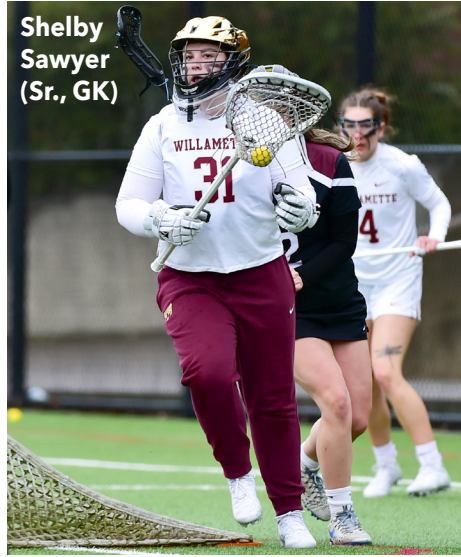

WILLAMETTE BEARCATS

Shelby Sawyer
(Sr., GK)