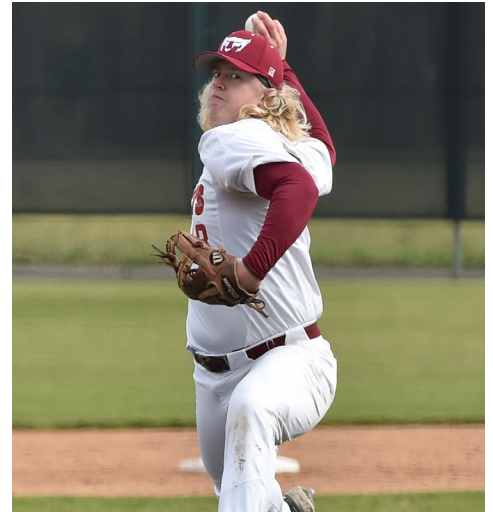

Home games at John Lewis Field/Spec Keene Stadium
(2) - Doubleheader * NWC game(s)
^ Senior Day All times are Pacific Time

Layton Wagner (Sr., RHP/INF)