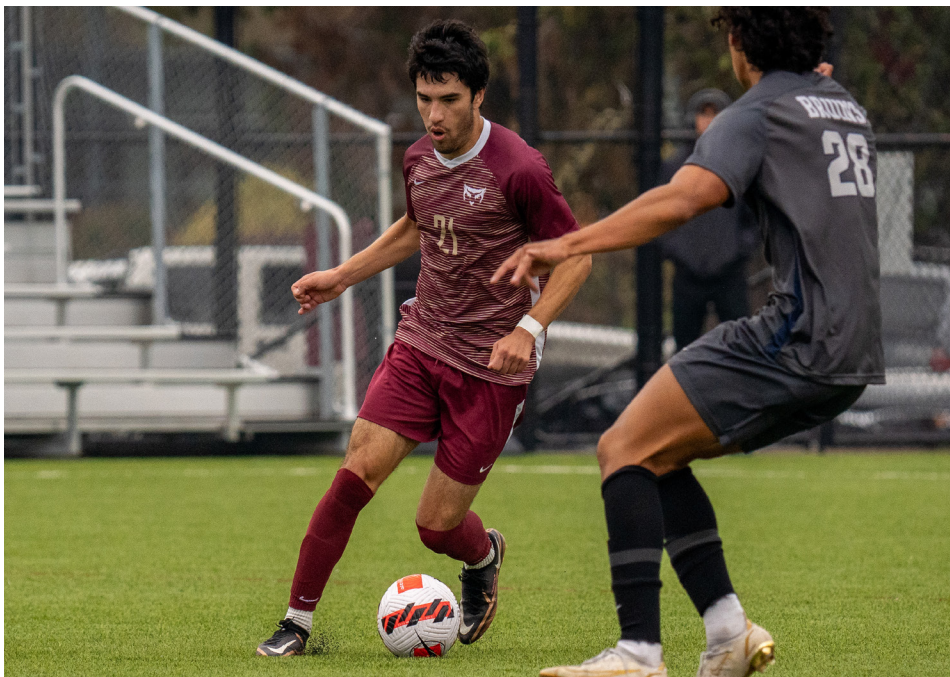

Home games at Sparks Field

* Northwest Conference game

Family Weekend ^ Senior Day All times are Pacific Time

Lucas Carballo (Fy., F)

Fernando Bitelli (Sr., F/M)

PLAYERS TO WATCH

WILLAMETTE

9 | Jett Starr (Sr., F)