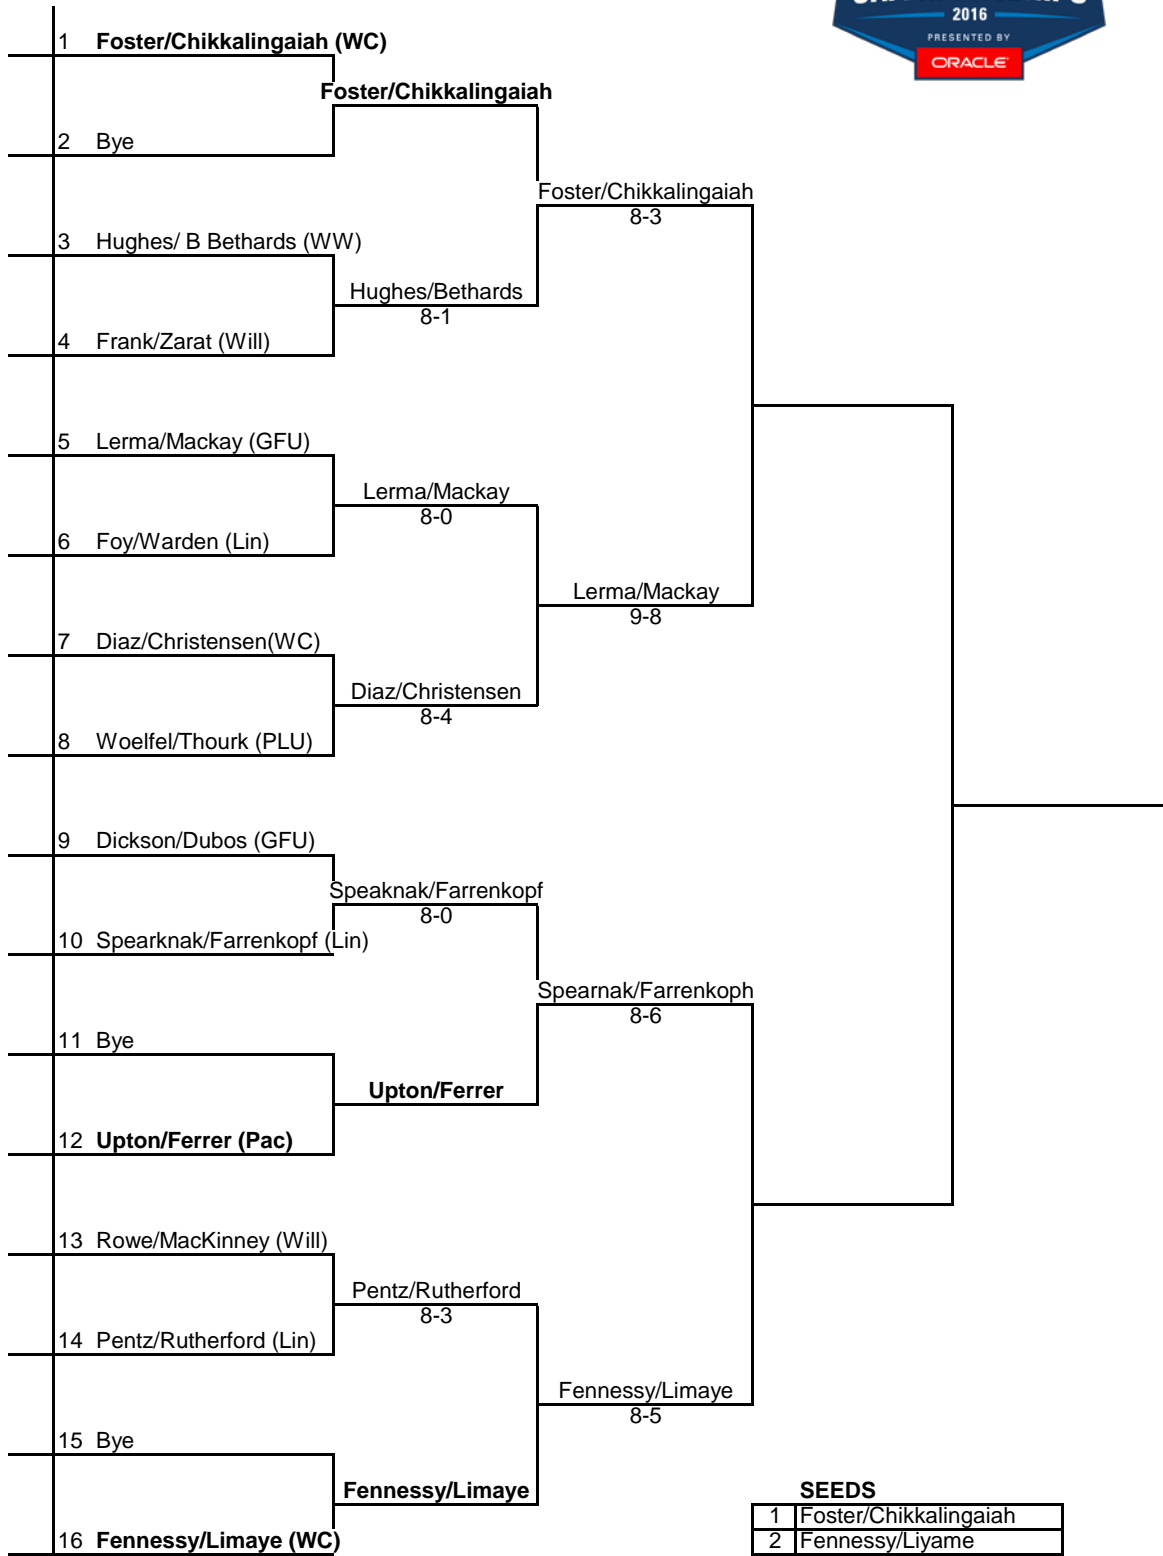

SEEDS 1-8

1	Hewlin
2	Watanabe
3	Wininger
4	G Barrows
5	Attia
5	Bernstein
5	Friedman
5	Jivkov

WINNER

SEEDS 9-16 (alphabeti

9	Adams
9	Biggi
9	Brewer
9	Foster
9	Ho
9	Kirsh
9	Mulhern
9	Wight

2016 ITA Regional Championships

Presented by Oracle

Singles Qualifying Fri Sept 23

CHAMPION

Seeds

1	Limaye
2	Teouerbach
3	Fennessy
4	
5	
6	
7	
8	

2016 ITA Regional Championships

Presented by Oracle

Hosted by Whitman Sept 24-26

2016 ITA Regional Championships

Presented by Oracle

Doubles Qualifying Fri Sept 23

SEEDS

1	Foster/Chikkalingaiah
2	Fennessy/Liyame
3	Upton/Ferrer
4	