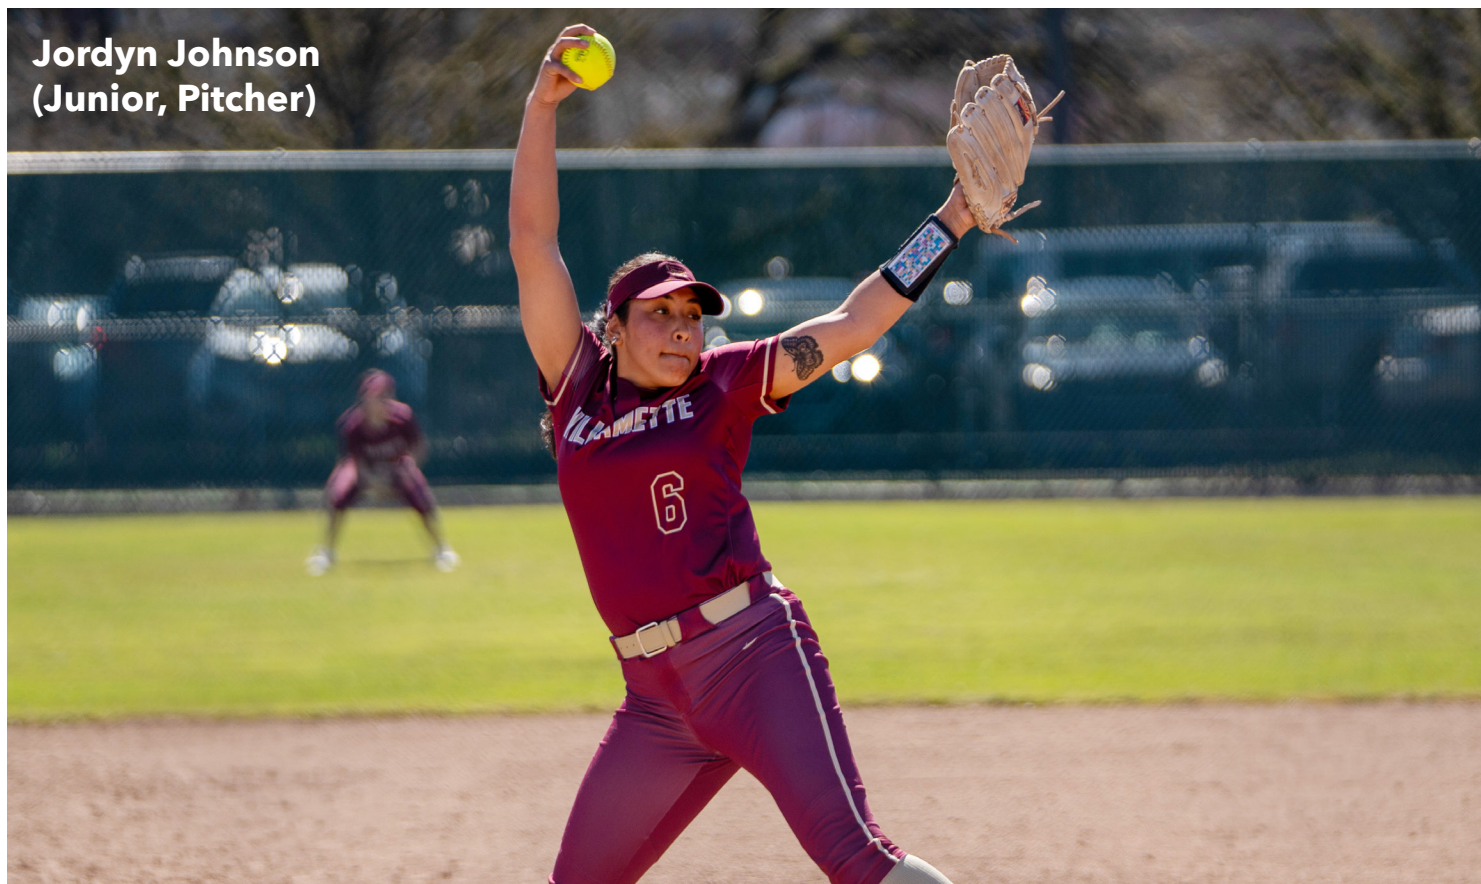

WILLAMETTE UNIVERSITY SOFTBALL 2024 GAMEDAY PROGRAM

WHITWORTH UNIVERSITY

AT

WILLAMETTE UNIVERSITY

**Jordyn Johnson
(Junior, Pitcher)**

**Saturday, March 23 • Doubleheader • 12 p.m.
Sunday, March 24 • Doubleheader • 11 a.m.
Northwest Conference Games**