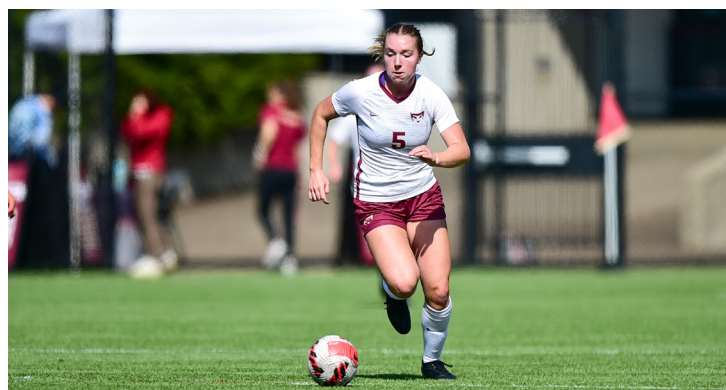

Claire Warthen (Fy., M)