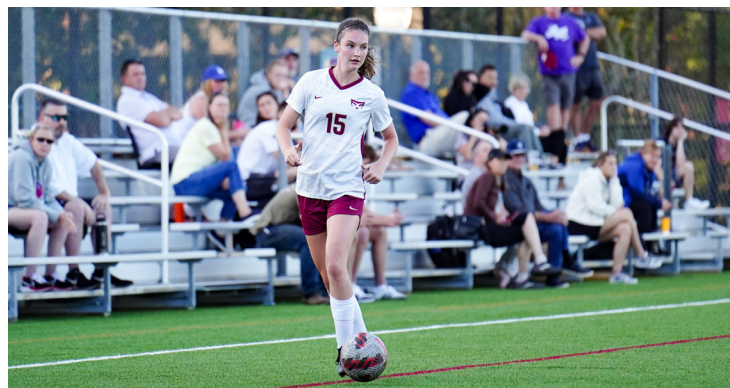

Head Coach: Lisa Ljubcic (2nd year)

Assistant Coach: Gary Osterhage (2nd year)

Goalkeepers Coach: Quinn Nottage (3rd year)

Ella Abraham (Jr., F)