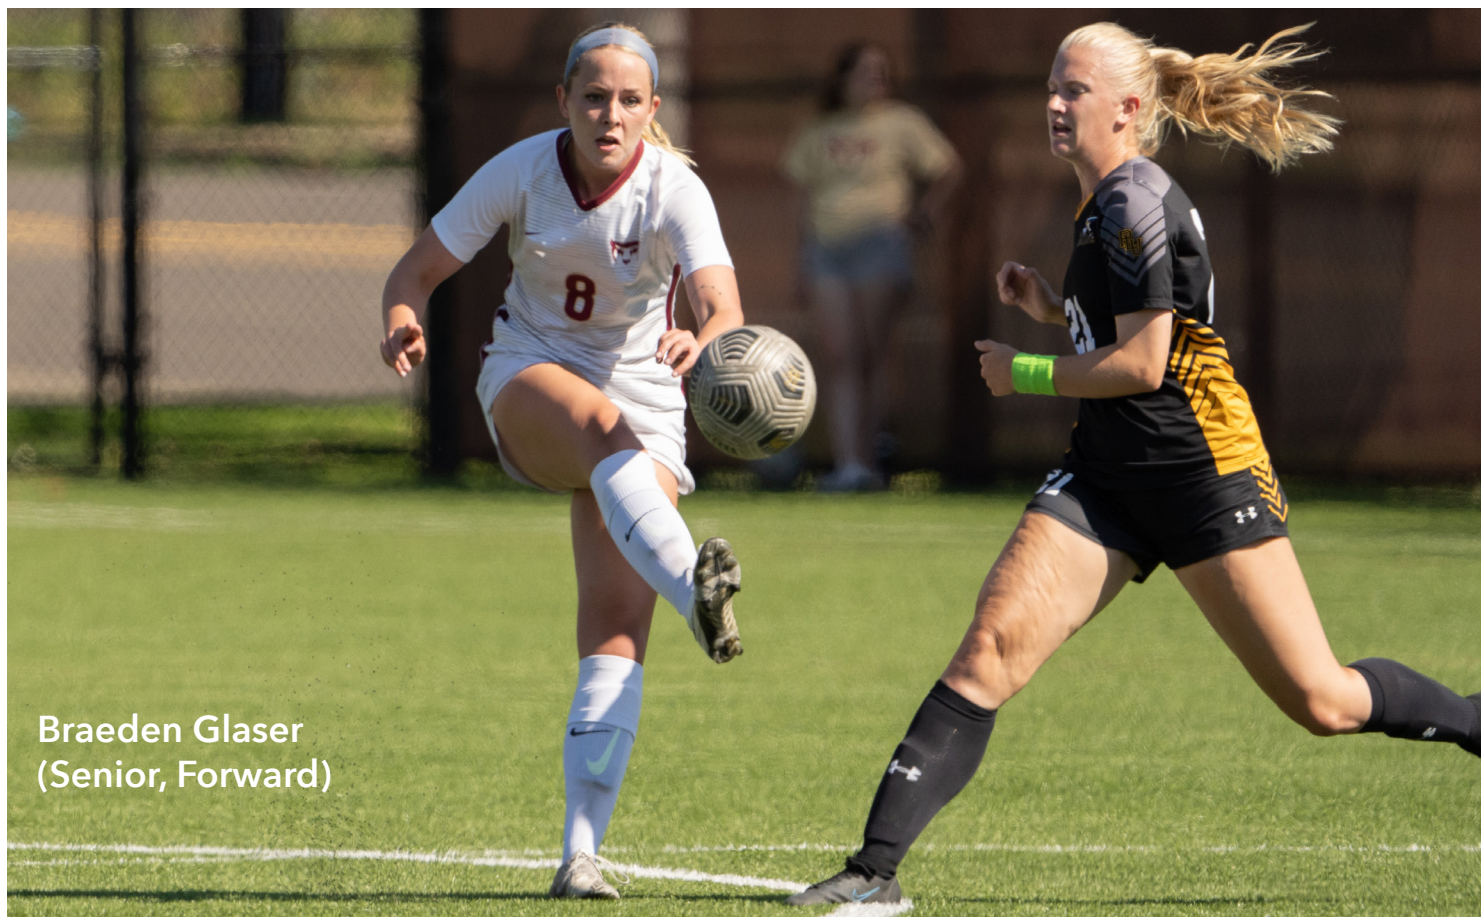

WILLAMETTE UNIVERSITY WOMEN'S SOCCER 2023 GAMEDAY PROGRAM

WHITWORTH UNIVERSITY

AT

WILLAMETTE UNIVERSITY

Braeden Glaser
(Senior, Forward)

Saturday, September 30 • 12 p.m.

Northwest Conference Game

SPARKS FIELD • WILLAMETTE UNIVERSITY • SALEM, OREGON