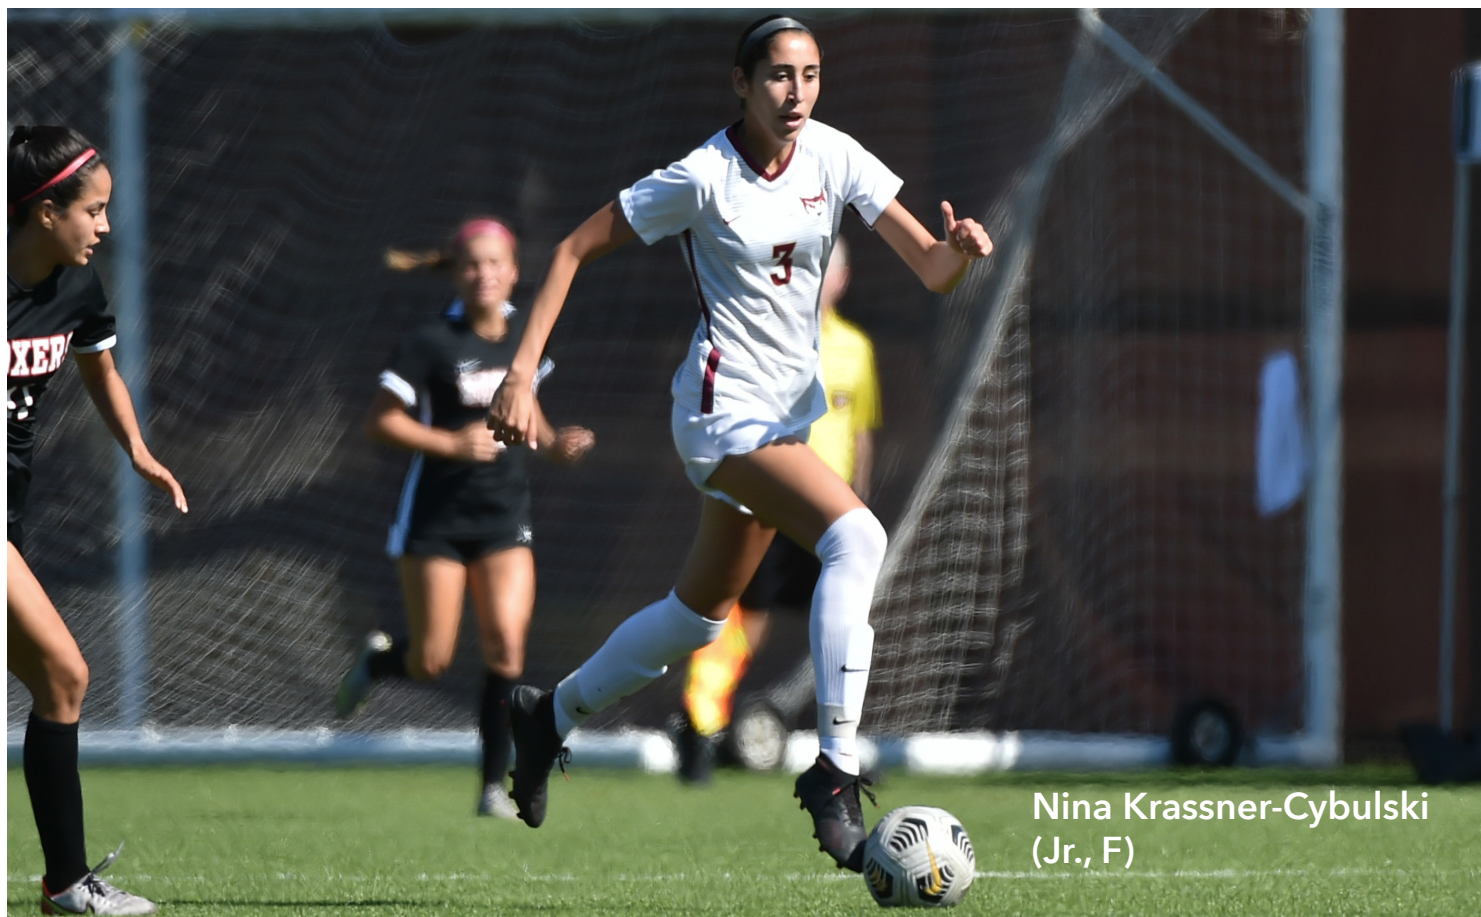

WILLAMETTE UNIVERSITY WOMEN'S SOCCER 2023 GAMEDAY PROGRAM

NORTH CENTRAL COLLEGE

AT

WILLAMETTE UNIVERSITY

**Nina Krassner-Cybulski
(Jr., F)**

Saturday, September 9 • 5 p.m .

Non-Conference Game

SPARKS FIELD • WILLAMETTE UNIVERSITY • SALEM, OREGON