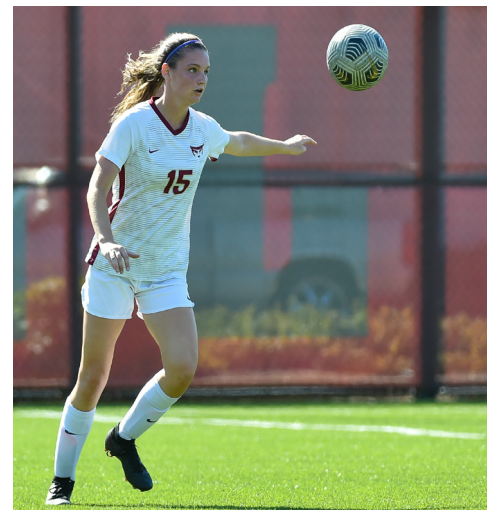

Ella Abraham (Jr., F)